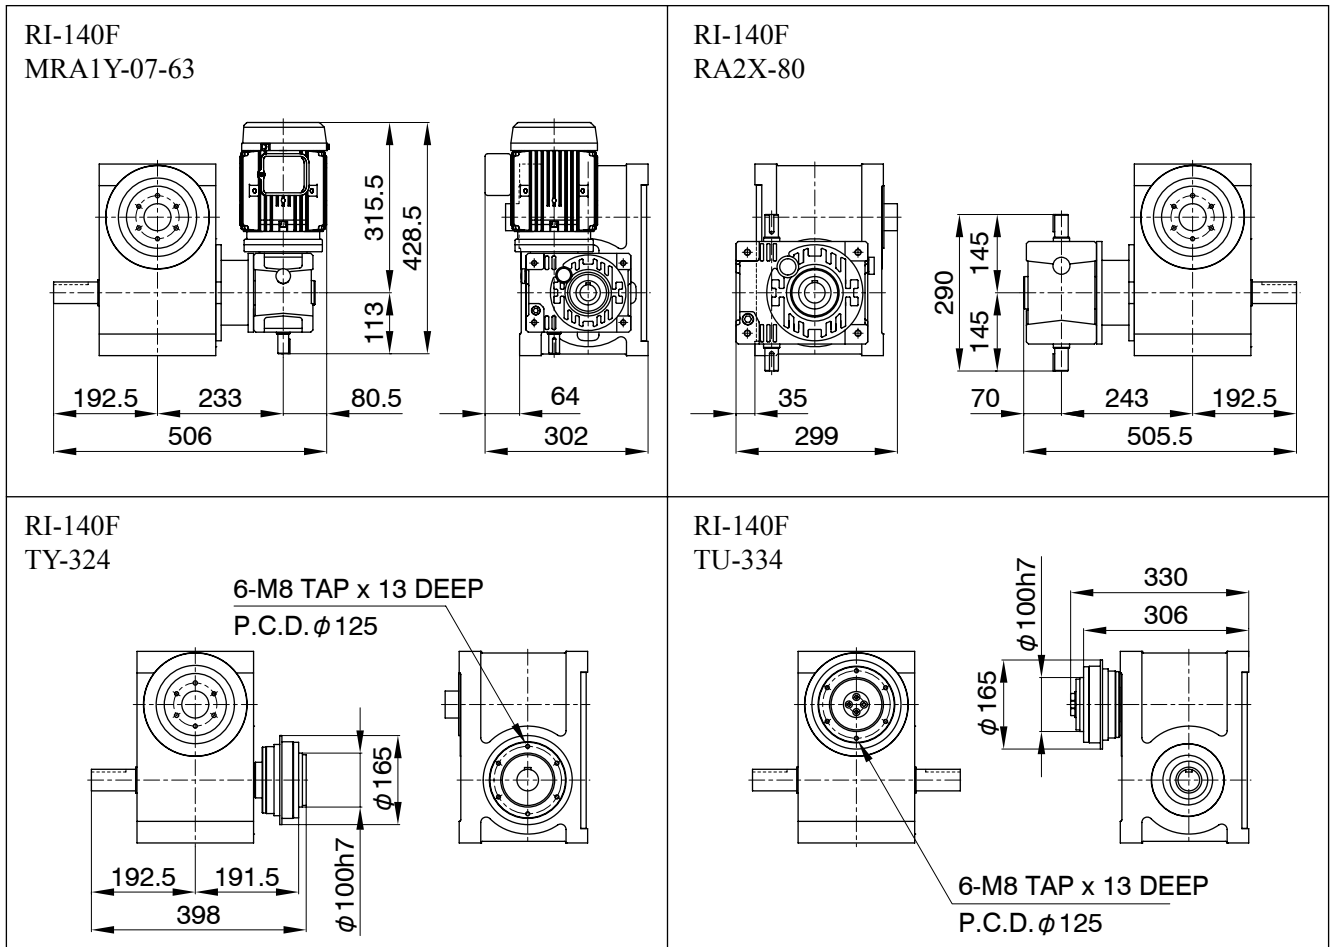

RI/RO-140F

Style by Oil Plug Machining Position

Style A	Style B	Style C
 <p>Technical drawing of Style A roller gear indexer. Dimensions shown: 172 (total height), 127 (height to top of oil plug), and 18 (height of oil plug). The face is labeled Face Z.</p>	 <p>Technical drawing of Style B roller gear indexer. Dimensions shown: 181 (total height), 111 (height to top of oil plug), and 23 (height of oil plug). The face is labeled Face Z.</p>	 <p>Technical drawing of Style C roller gear indexer. Dimensions shown: 280 (total height), 235 (height to top of oil plug), 18 (height of oil plug), and 58 (width of oil plug). The face is labeled Face W.</p>
Style D	Style E	Style F
 <p>Technical drawing of Style D roller gear indexer. Dimensions shown: 280 (total height), 235 (height to top of oil plug), 15 (height of oil plug), and 58 (width of oil plug). The face is labeled Face W.</p>	 <p>Technical drawing of Style E roller gear indexer. Dimensions shown: 177.5 (width), 26 (height of oil plug), 108 (height to top of oil plug), and 190 (total height). The face is labeled Face W.</p>	 <p>Technical drawing of Style F roller gear indexer. Dimensions shown: 190 (total height), 108 (height to top of oil plug), 26 (height of oil plug), and 177.5 (width). The face is labeled Face W.</p>

Additional Information

Filler, Drain (black circle)	Rc3/8
Level (white circle)	Φ30
Rough Product Weight	75kg
Rough Lubricating Oil Capacity	4.3 Liters
Mounting Tapped Holes	Machining the specified faces upon request

RI/RO-140F

Mounting Examples of Optional Parts

Additional Notes

- MA series worm reducer MAO63, 80 and 100 can be mounted.
- Mounting positions of a drive unit is standardized as 16 different pattern.
- MYTORQ torque limiter 300 series can be mounted.
- Autoflex couplings can be mounted.
- Autogard torquelimiter 400 series or Autoflex couplings can be mounted on the input shafts of a worm reducer.